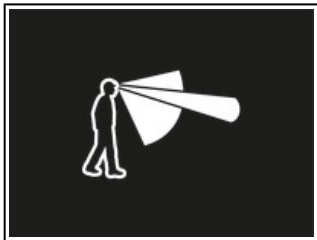

Mixed beam (flood and focused) allows for proximity and distance vision for movement.

The plate allows you to easily orient the lamp in desired direction.

HYBRID CONCEPT design: ACTIK® comes with 3 standard batteries and is also compatible with the CORE rechargeable battery. The headlamp automatically detects the energy source and adjusts lighting performance.

Short Description Powerful, easy-to-use headlamp with red lighting. 450 lumens

Selling Points

- Lightweight and powerful: 450 lumens and only 98 g
- Versatile and comfortable lighting for movement and dynamic activities:
 - Wide, uniform beam so you can comfortably see up-close or at your feet
 - Mixed beam (flood and focused) allows for proximity and distance vision for movement
 - Three white lighting levels: MAX BURN TIME, STANDARD (better power/burn time balance) and MAX POWER
 - Continuous red lighting to preserve night vision without blinding those around you, and strobe to signal your location, especially in emergency situations
- Easy to use:
 - Single button for quick and easy selection of brightness or light color
 - Plate allows you to easily orient the lamp in desired direction
 - Battery charge indicator shows the battery level each time lamp is turned on or off
 - Useful phosphorescent reflector for locating the lamp in the dark
 - LOCK function prevents the lamp from turning on during transit or storage
 - Detachable, washable headband that is symmetrical for easy adjustment
 - Storage pouch allows it to be transformed into a lantern
 - HYBRID CONCEPT design: ACTIK® comes with 3 AAA/LR03 batteries and is also compatible with the CORE rechargeable battery (not included); it automatically detects the energy source and adjusts lighting performance
 - Compatible with the HELMET ADAPT and BIKE ADAPT 2 mounts, so you can fix the lamp on a variety of helmet types or a bicycle (1)