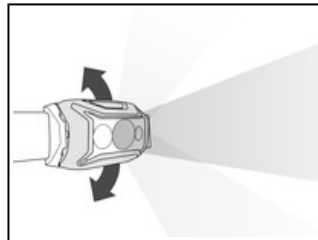

Mixed beam (flood and focused) allows for proximity and distance vision for movement.

The plate allows you to easily orient the lamp in desired direction.

HYBRID CONCEPT design: ACTIK® comes with 3 standard batteries and is also compatible with the CORE rechargeable battery. The headlamp automatically detects the energy source and adjusts lighting performance.

Short Description Powerful, easy-to-use headlamp with red lighting. 450 lumens

Selling Points

- Lightweight and powerful: 450 lumens and only 98 g
- Versatile and comfortable lighting for movement and dynamic activities:
 - Wide, uniform beam so you can comfortably see up-close or at your feet
 - Mixed beam (flood and focused) allows for proximity and distance vision for movement
 - Three white lighting levels: MAX BURN TIME, STANDARD (better power/burn time balance) and MAX POWER
 - Continuous red lighting to preserve night vision without blinding those around you, and strobe to signal your location, especially in emergency situations
- Easy to use:
 - Single button for quick and easy selection of brightness or light color
 - Plate allows you to easily orient the lamp in desired direction
 - Battery charge indicator shows the battery level each time lamp is turned on or off
 - Useful phosphorescent reflector for locating the lamp in the dark
 - LOCK function prevents the lamp from turning on during transit or storage
 - Detachable, washable headband that is symmetrical for easy adjustment
 - Storage pouch allows it to be transformed into a lantern
 - HYBRID CONCEPT design: ACTIK® comes with 3 AAA/LR03 batteries and is also compatible with the CORE rechargeable battery (not included); it automatically detects the energy source and adjusts lighting performance
 - Compatible with the HELMET ADAPT and BIKE ADAPT 2 mounts, so you can fix the lamp on a variety of helmet types or a bicycle (1)